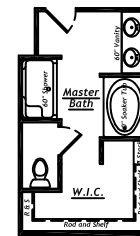

The Birch 1627

Bonus Room
and Options

Option C
60" x 34" Shower
Dual Vanity W/ Double Sink
Enclosed Toilet and
4040 Fixed Window
(PT052)

Option D
60" x 42" Soaker Tub W/
60" x 36" Shower, Dual Vanity
W/ Double Sink, Enclosed Toilet
and 4040 Fixed Window
(PT053)

Infinity Series

The Birch 1627

Elevations

Infinity Series