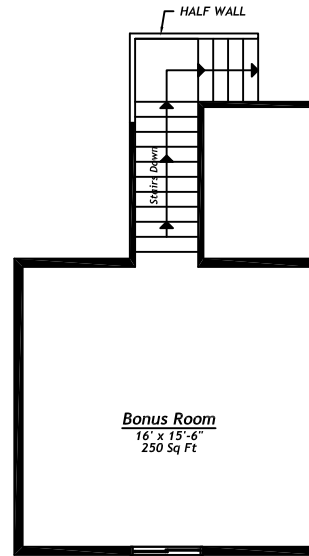

The Birch 1627

Bonus Room
and Options

Option C
60" x 34" Shower
Dual Vanity W/ Double Sink
Enclosed Toilet and
4040 Fixed Window
(PT052)

Option D
60" x 42" Soaker Tub W/
60" x 36" Shower, Dual Vanity
W/ Double Sink, Enclosed Toilet
and 4040 Fixed Window
(PT053)