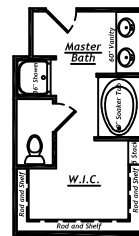

The Birch 1627

Bonus Room
and Options

Option C
60" x 34" Shower
Dual Vanity W/ Double Sink
Enclosed Toilet and
4040 Fixed Window
(PT052)

Option D
60" x 42" Soaker Tub W/
60" x 36" Shower, Dual Vanity
W/ Double Sink, Enclosed Toilet
and 4040 Fixed Window
(PT053)

Infinity Series

The Birch 1627

Elevations

Infinity Series