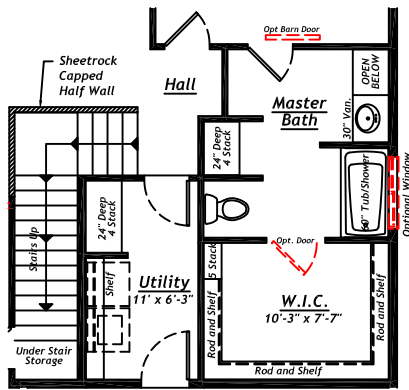

The Birch 1627

Bonus Room
and Options

Option C
60" x 34" Shower
Dual Vanity W/ Double Sink
Enclosed Toilet and
4040 Fixed Window
(PT052)

Option D
60" x 42" Soaker Tub W/
60" x 36" Shower, Dual Vanity
W/ Double Sink, Enclosed Toilet
and 4040 Fixed Window
(PT053)

Infinity Series

The Birch 1627

Elevations

Infinity Series