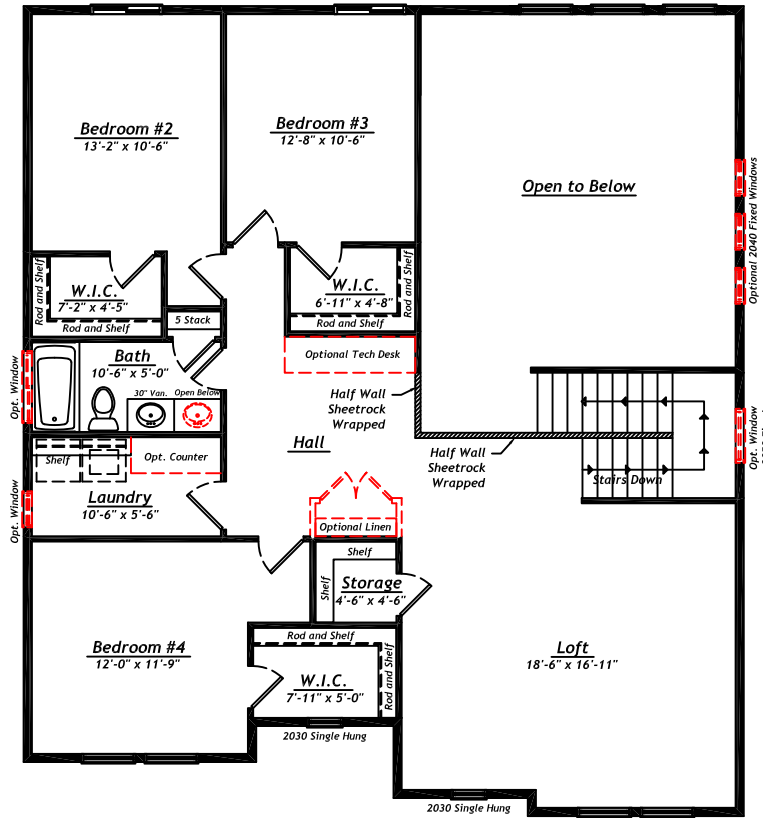

The Pacific 2995

Main Floor

Optional Gourmet Kitchen
Double Oven, Gas Cook Top
Large Cabinet Above Fridge

Master Bath Option "A"
60" x 42" Soaker Tub and Separate
60" x 34" Shower, Enlarge Dual Vanities
Enclosed Toilet

Infinity Series

The Pacific 2995

Upper
Floor

Bedroom #5 & Loft
ILO Super Loft
(RL003)

Infinity Series

The Pacific 2995

Elevations

Infinity Series