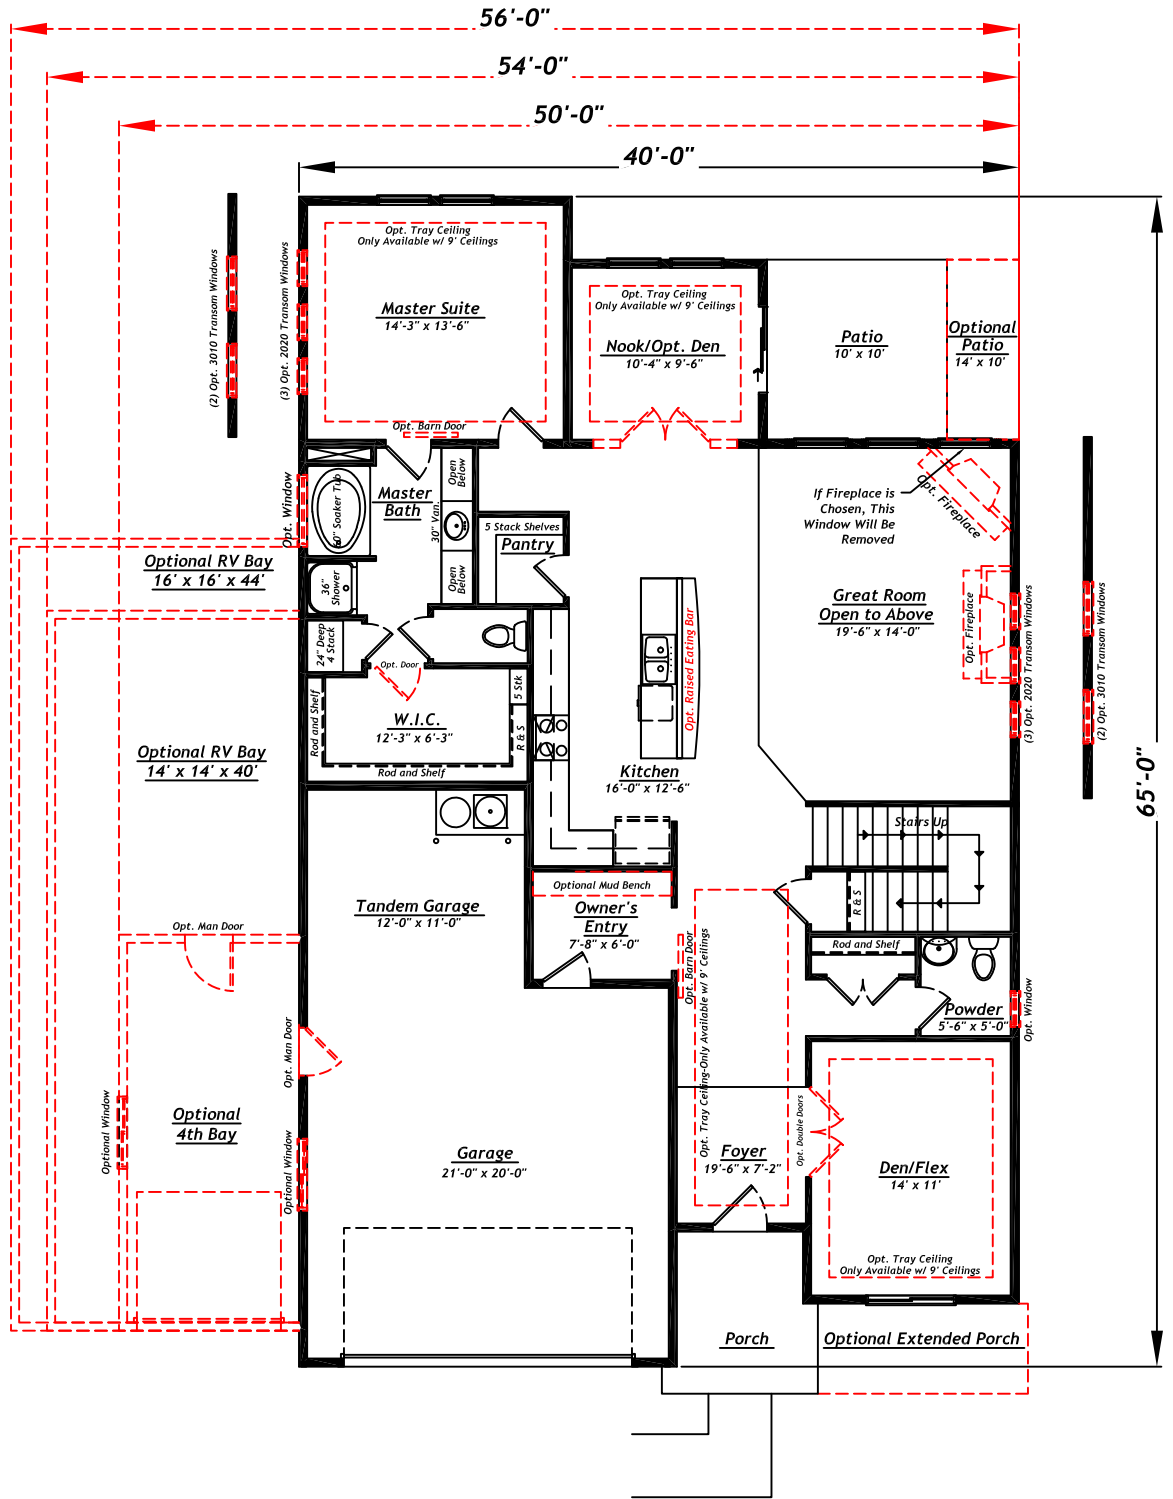

The Pacific 2995

Main Floor

Optional Gourmet Kitchen
Double Oven, Gas Cook Top
Large Cabinet Above Fridge

Master Bath Option "A"
60" x 42" Soaker Tub and Separate
60" x 34" Shower, Enlarge Dual Vanities
Enclosed Toilet

Infinity Series

The Pacific 2995

Upper
Floor

Bedroom #5 & Loft
ILO Super Loft
(RL003)

Infinity Series

The Pacific 2995

Elevations

Infinity Series