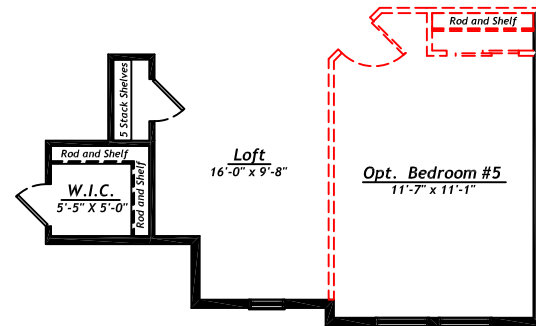

The Pacific 2995

Main Floor

Optional Gourmet Kitchen
Double Oven, Gas Cook Top
Large Cabinet Above Fridge

Master Bath Option "A"
60" x 42" Soaker Tub and Separate
60" x 34" Shower, Enlarge Dual Vanities
Enclosed Toilet

Infinity Series

The Pacific 2995

Upper
Floor

Bedroom #5 & Loft
ILO Super Loft
(RL003)

Infinity Series

The Pacific 2995

Elevations

Infinity Series